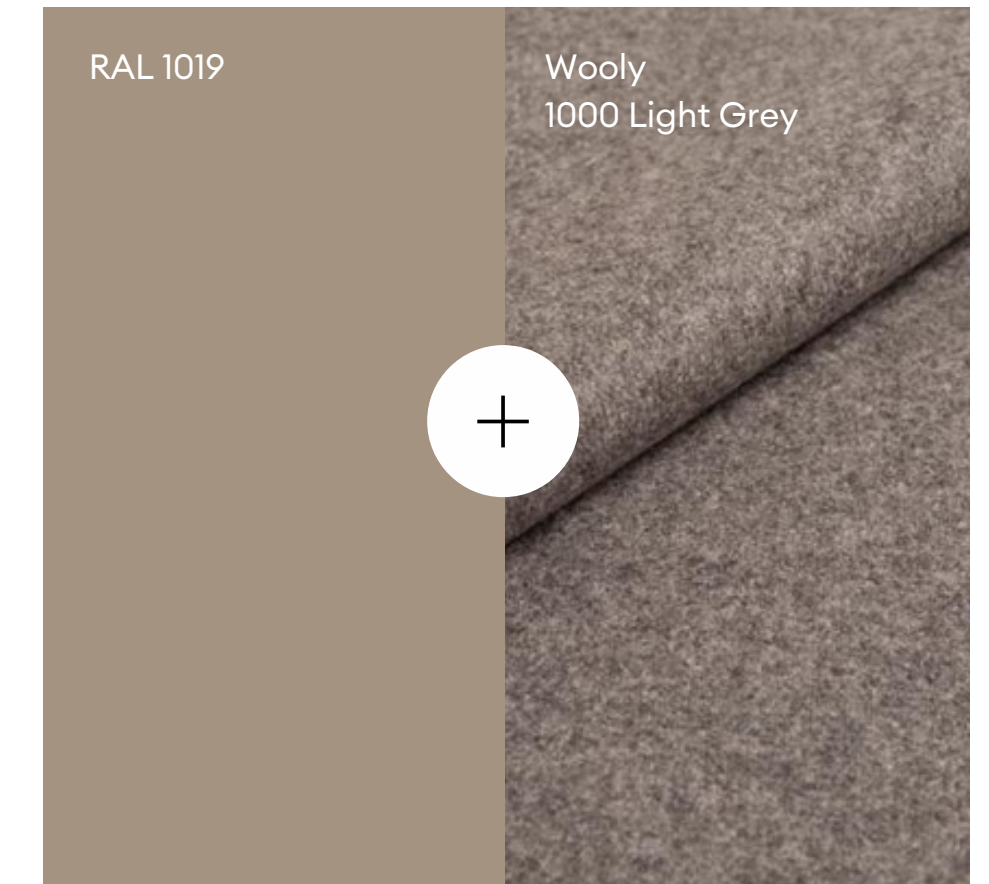

Standardkulörer

Soft contrast

Sand

Forest green

Blue grey

Dusty rose