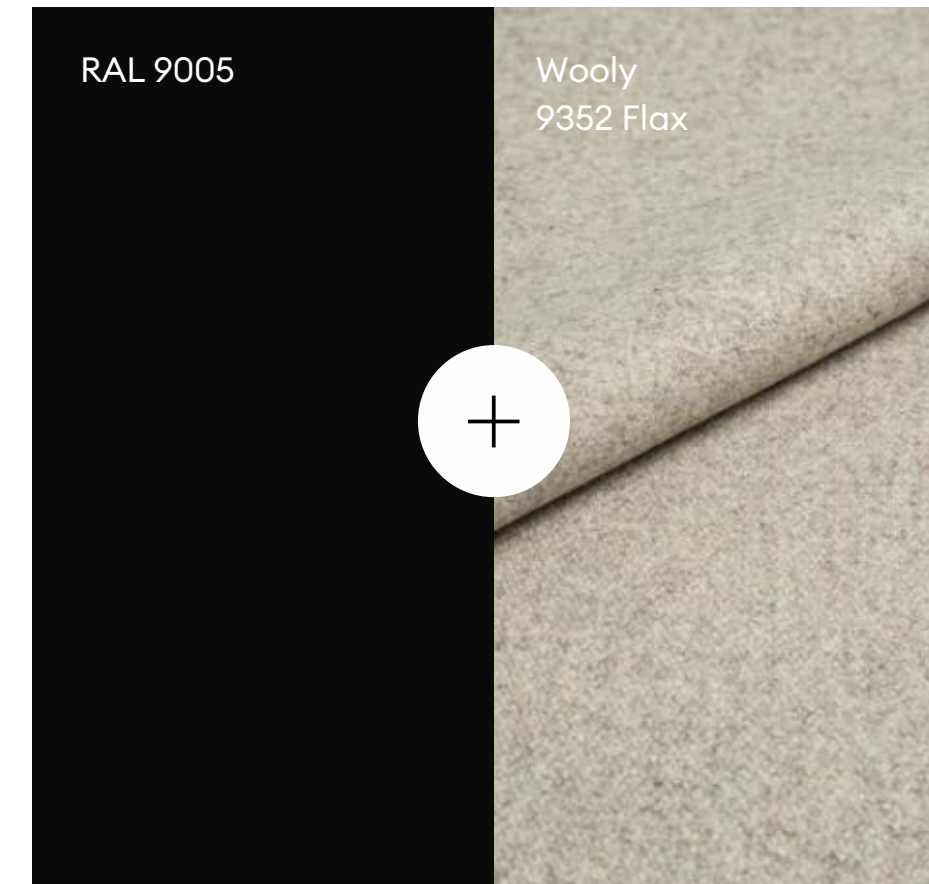

Standardkulörer

Soft contrast

Sand

Forest green

Blue grey

Dusty rose