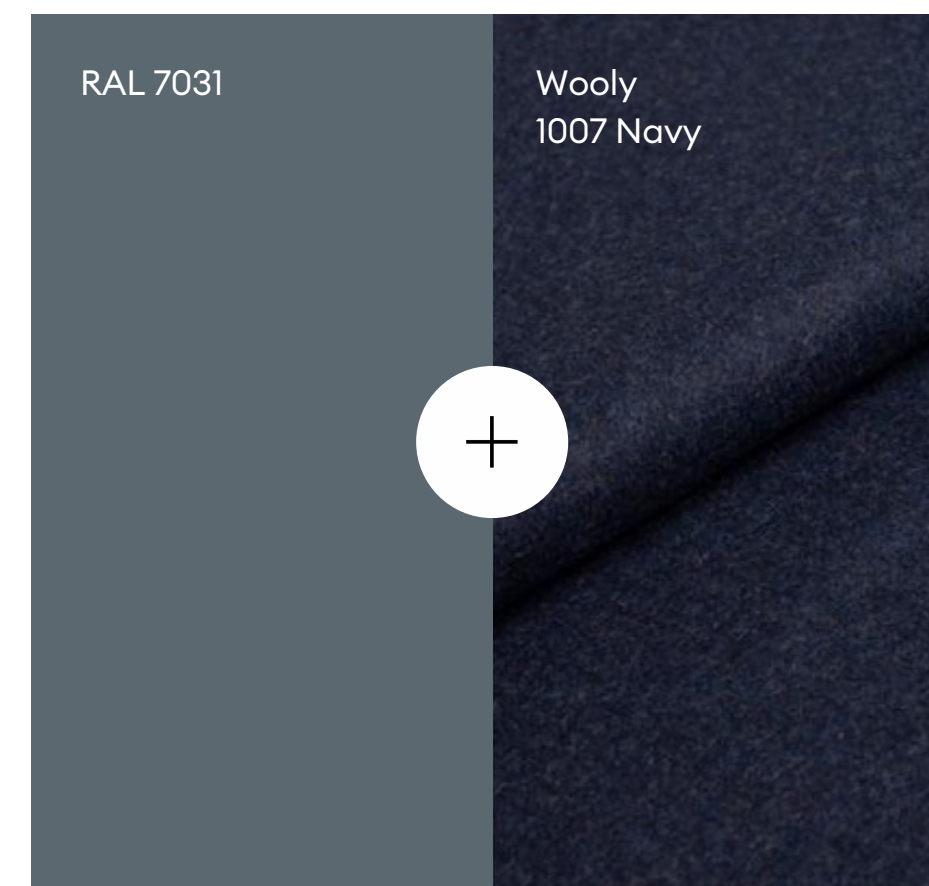

Standardkulörer

Soft contrast

Sand

Forest green

Blue grey

Dusty rose