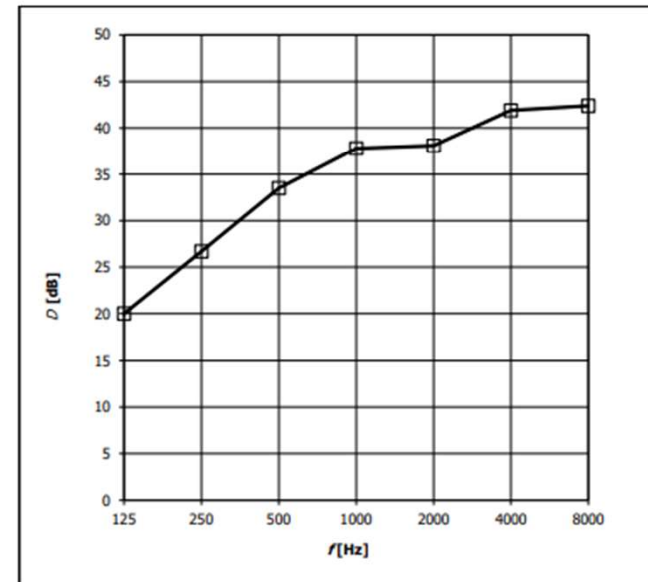

ISO 23351-1:2020 –standardin ääniluokat

ISO 233451-1: 2020 mäter talnivån i ljudisolerade utrymmen. Resultatet ger en realistisk bild av ljudisoleringen av utrymmet som helhet, och inte bara för dess material.

Determination of speech level reduction applying the methods of ISO 23351-1:2020 for field testing

Speech level reduction $D_{S,A}$ (field) 33,1 dB

Calculated based on one-third octave band field measurements.

The results are only valid for the tested specimen configuration. Changes in size, geometry, or materials may lead to significant changes in reported results.